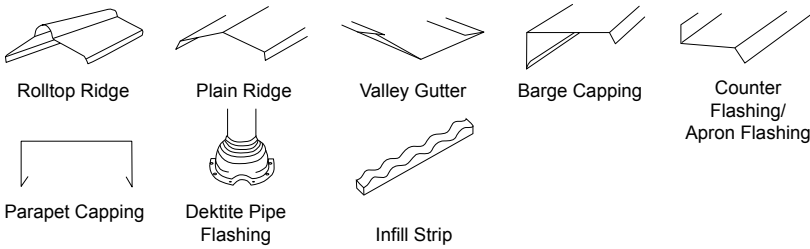

CHECKLIST Do you require any of the following?

Fascias, Gutters & Ancillary Items

Flashings & Cappings

Downpipes & Ancillary Items

Other Products

Distributed By:

Metroll Pty Ltd. ABN 97 001 446 439. All reasonable care has been taken in the compilation of the information contained in this brochure. All recommendations on the use of our products are made without guarantee as conditions of use are beyond the control of Metroll Pty Ltd. It is the customers responsibility to ensure that the product is fit for its intended purpose and that the actual conditions of use are suitable. Metroll Pty Ltd, pursues a policy of continuous development and reserves the right to amend specifications without prior notice. The Metroll M and Logo are registered trademarks of Metroll Pty Ltd.