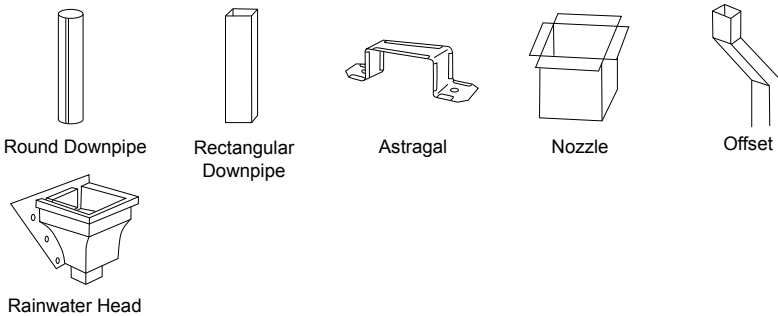

CHECKLIST Do you require any of the following?

Fascias, Gutters & Ancillary Items

Flashings & Cappings

Downpipes & Ancillary Items

Other Products

Distributed By:

Metroll Pty Ltd. ABN 97 001 446 439. All reasonable care has been taken in the compilation of the information contained in this brochure. All recommendations on the use of our products are made without guarantee as conditions of use are beyond the control of Metroll Pty Ltd. It is the customers responsibility to ensure that the product is fit for its intended purpose and that the actual conditions of use are suitable. Metroll Pty Ltd, pursues a policy of continuous development and reserves the right to amend specifications without prior notice. The Metroll M and Logo are registered trademarks of Metroll Pty Ltd.