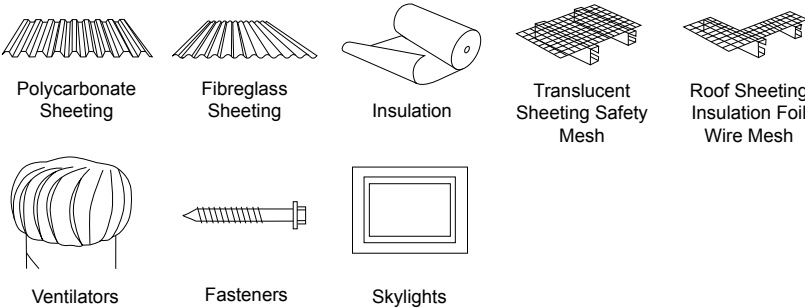

CHECKLIST Do you require any of the following?

Fascias, Gutters & Ancillary Items

Flashings & Cappings

Downpipes & Ancillary Items

Other Products

Distributed By:

Metroll Pty Ltd. ABN 97 001 446 439. All reasonable care has been taken in the compilation of the information contained in this brochure. All recommendations on the use of our products are made without guarantee as conditions of use are beyond the control of Metroll Pty Ltd. It is the customers responsibility to ensure that the product is fit for its intended purpose and that the actual conditions of use are suitable. Metroll Pty Ltd, pursues a policy of continuous development and reserves the right to amend specifications without prior notice. The Metroll M and Logo are registered trademarks of Metroll Pty Ltd.