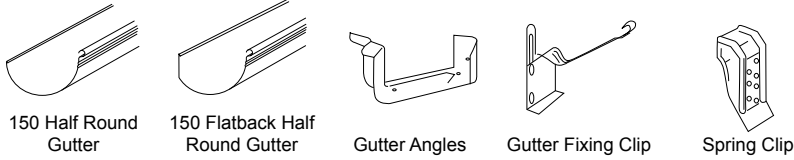

CHECKLIST Do you require any of the following?

Fascias, Gutters & Ancillary Items

Flashings & Cappings

Downpipes & Ancillary Items

Other Products

Distributed By:

Metroll Pty Ltd. ABN 97 001 446 439. All reasonable care has been taken in the compilation of the information contained in this brochure. All recommendations on the use of our products are made without guarantee as conditions of use are beyond the control of Metroll Pty Ltd. It is the customers responsibility to ensure that the product is fit for its intended purpose and that the actual conditions of use are suitable. Metroll Pty Ltd, pursues a policy of continuous development and reserves the right to amend specifications without prior notice. The Metroll M and Logo are registered trademarks of Metroll Pty Ltd.